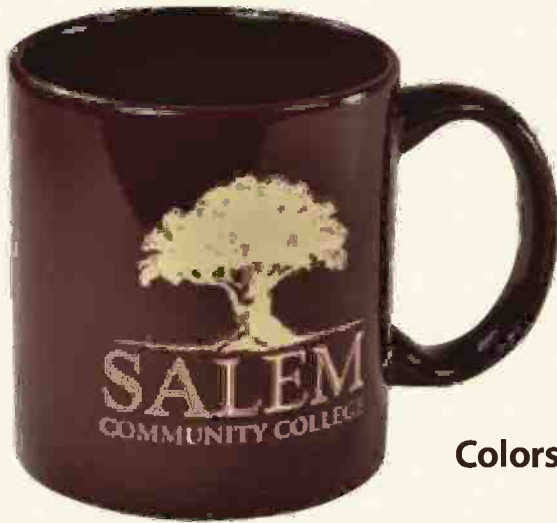

# Ceramic Sandcarved Mugs

*by Express Line*

72 & up

**GC21**

11 oz C-Handle

**\$7.29** (c)

Colors: Brown, Cobalt Blue, Purple, Yellow, Navy, Grey, Dark Green, Black, Royal Blue, Cardinal

Price includes deep sandcarving in one location.